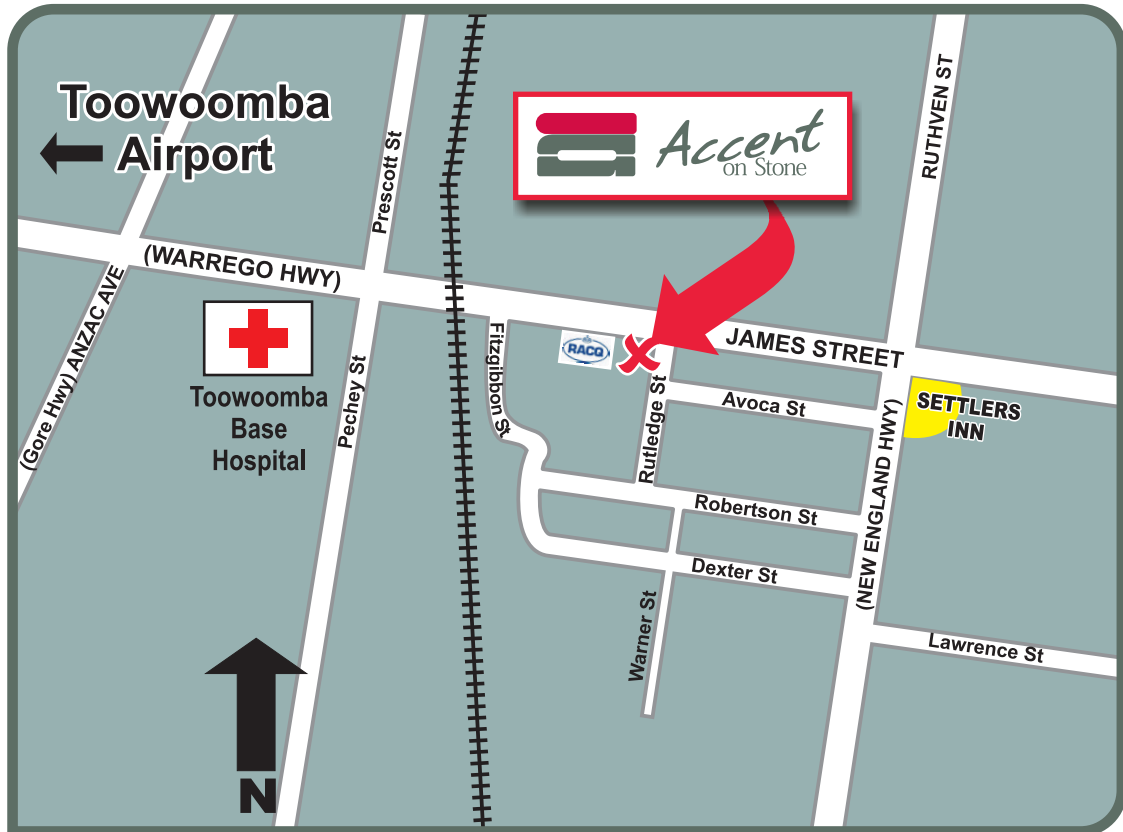

Accent
on Stone

- TOOWOOMBA -

ACCENT ON STONE

Corner 173 James St & Rutledge St
SOUTH TOOWOOMBA

QLD 4350

Ph: 07 4638 8866

Fax: 07 4638 8877

Email: info@accentonstone.com.au